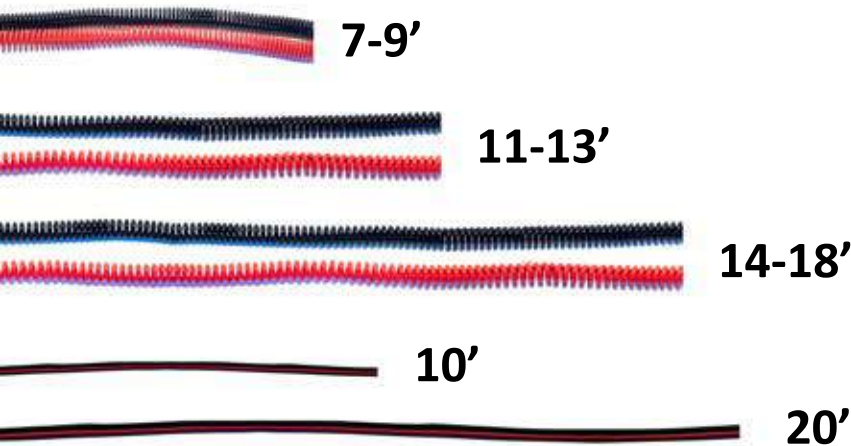

Sensing Leads Options & Examples

Customizations

Cord Options:

Standard Coil Cord Stretches to Approximately 7-9 Feet
L-1.5 X Standard Coil Cord Stretches to Approximately 11-13 Feet
XL - 2X Standard Coil Cord Stretches to Approximately 14-18 Feet

Note: straight cord versions are available at custom lengths.