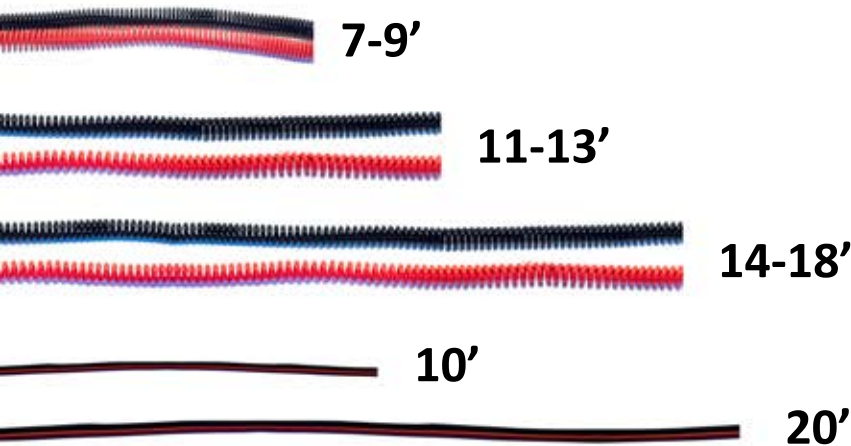

Sensing Leads Options & Examples

Customizations

Cord Options:

Standard Coil Cord Stretches to Approximately 7-9 Feet
L-1.5 X Standard Coil Cord Stretches to Approximately 11-13 Feet
XL - 2X Standard Coil Cord Stretches to Approximately 14-18 Feet

Note: straight cord versions are available at custom lengths.